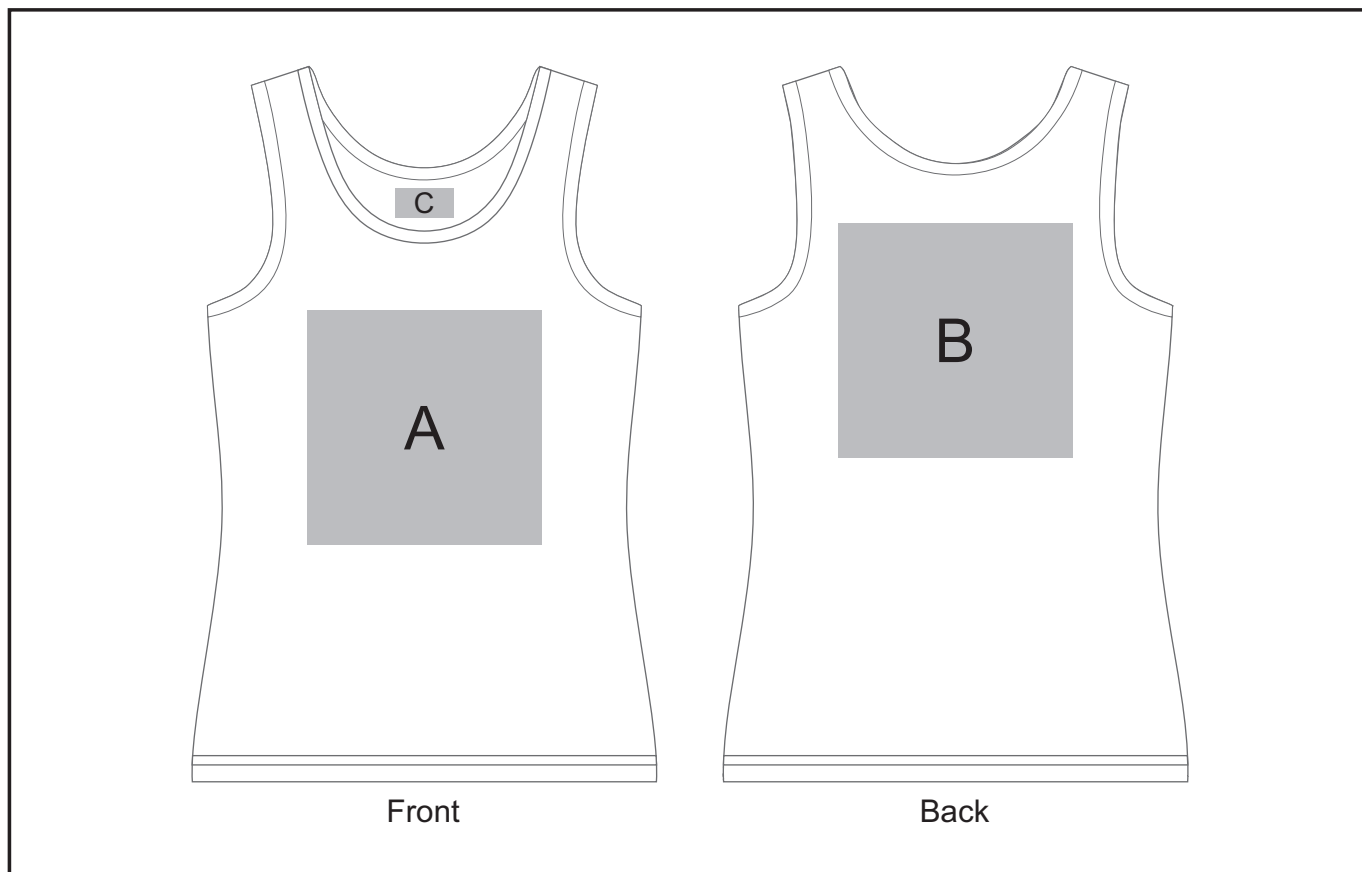

BAS-9010

Ladies Columbia Tank Top

Need to know:

- Includes 1-Colour, 1-Position Screen Print (setup fee applies)

Branding Options:

Position A

1. Embroidery (EMB) - 9 colours
Size: 200mm wide x 200mm high
2. Screen Print (SA) - 6 colours
Size: 200mm wide x 200mm high
3. Digital Transfer Clothing (DTC) - Full colour
Size: 200mm wide x 200mm high

Position B

1. Embroidery (EMB) - 9 colours
Size: 200mm wide x 200mm high
2. Screen Print (SA) - 6 colours
Size: 200mm wide x 200mm high
3. Digital Transfer Clothing (DTC) - Full colour
Size: 200mm wide x 200mm high

Position C

1. Screen Print (SA) - 6 colours
Size: 50mm wide x 25mm high
2. Digital Transfer Clothing (DTC) - Full colour
Size: 50mm wide x 25mm high